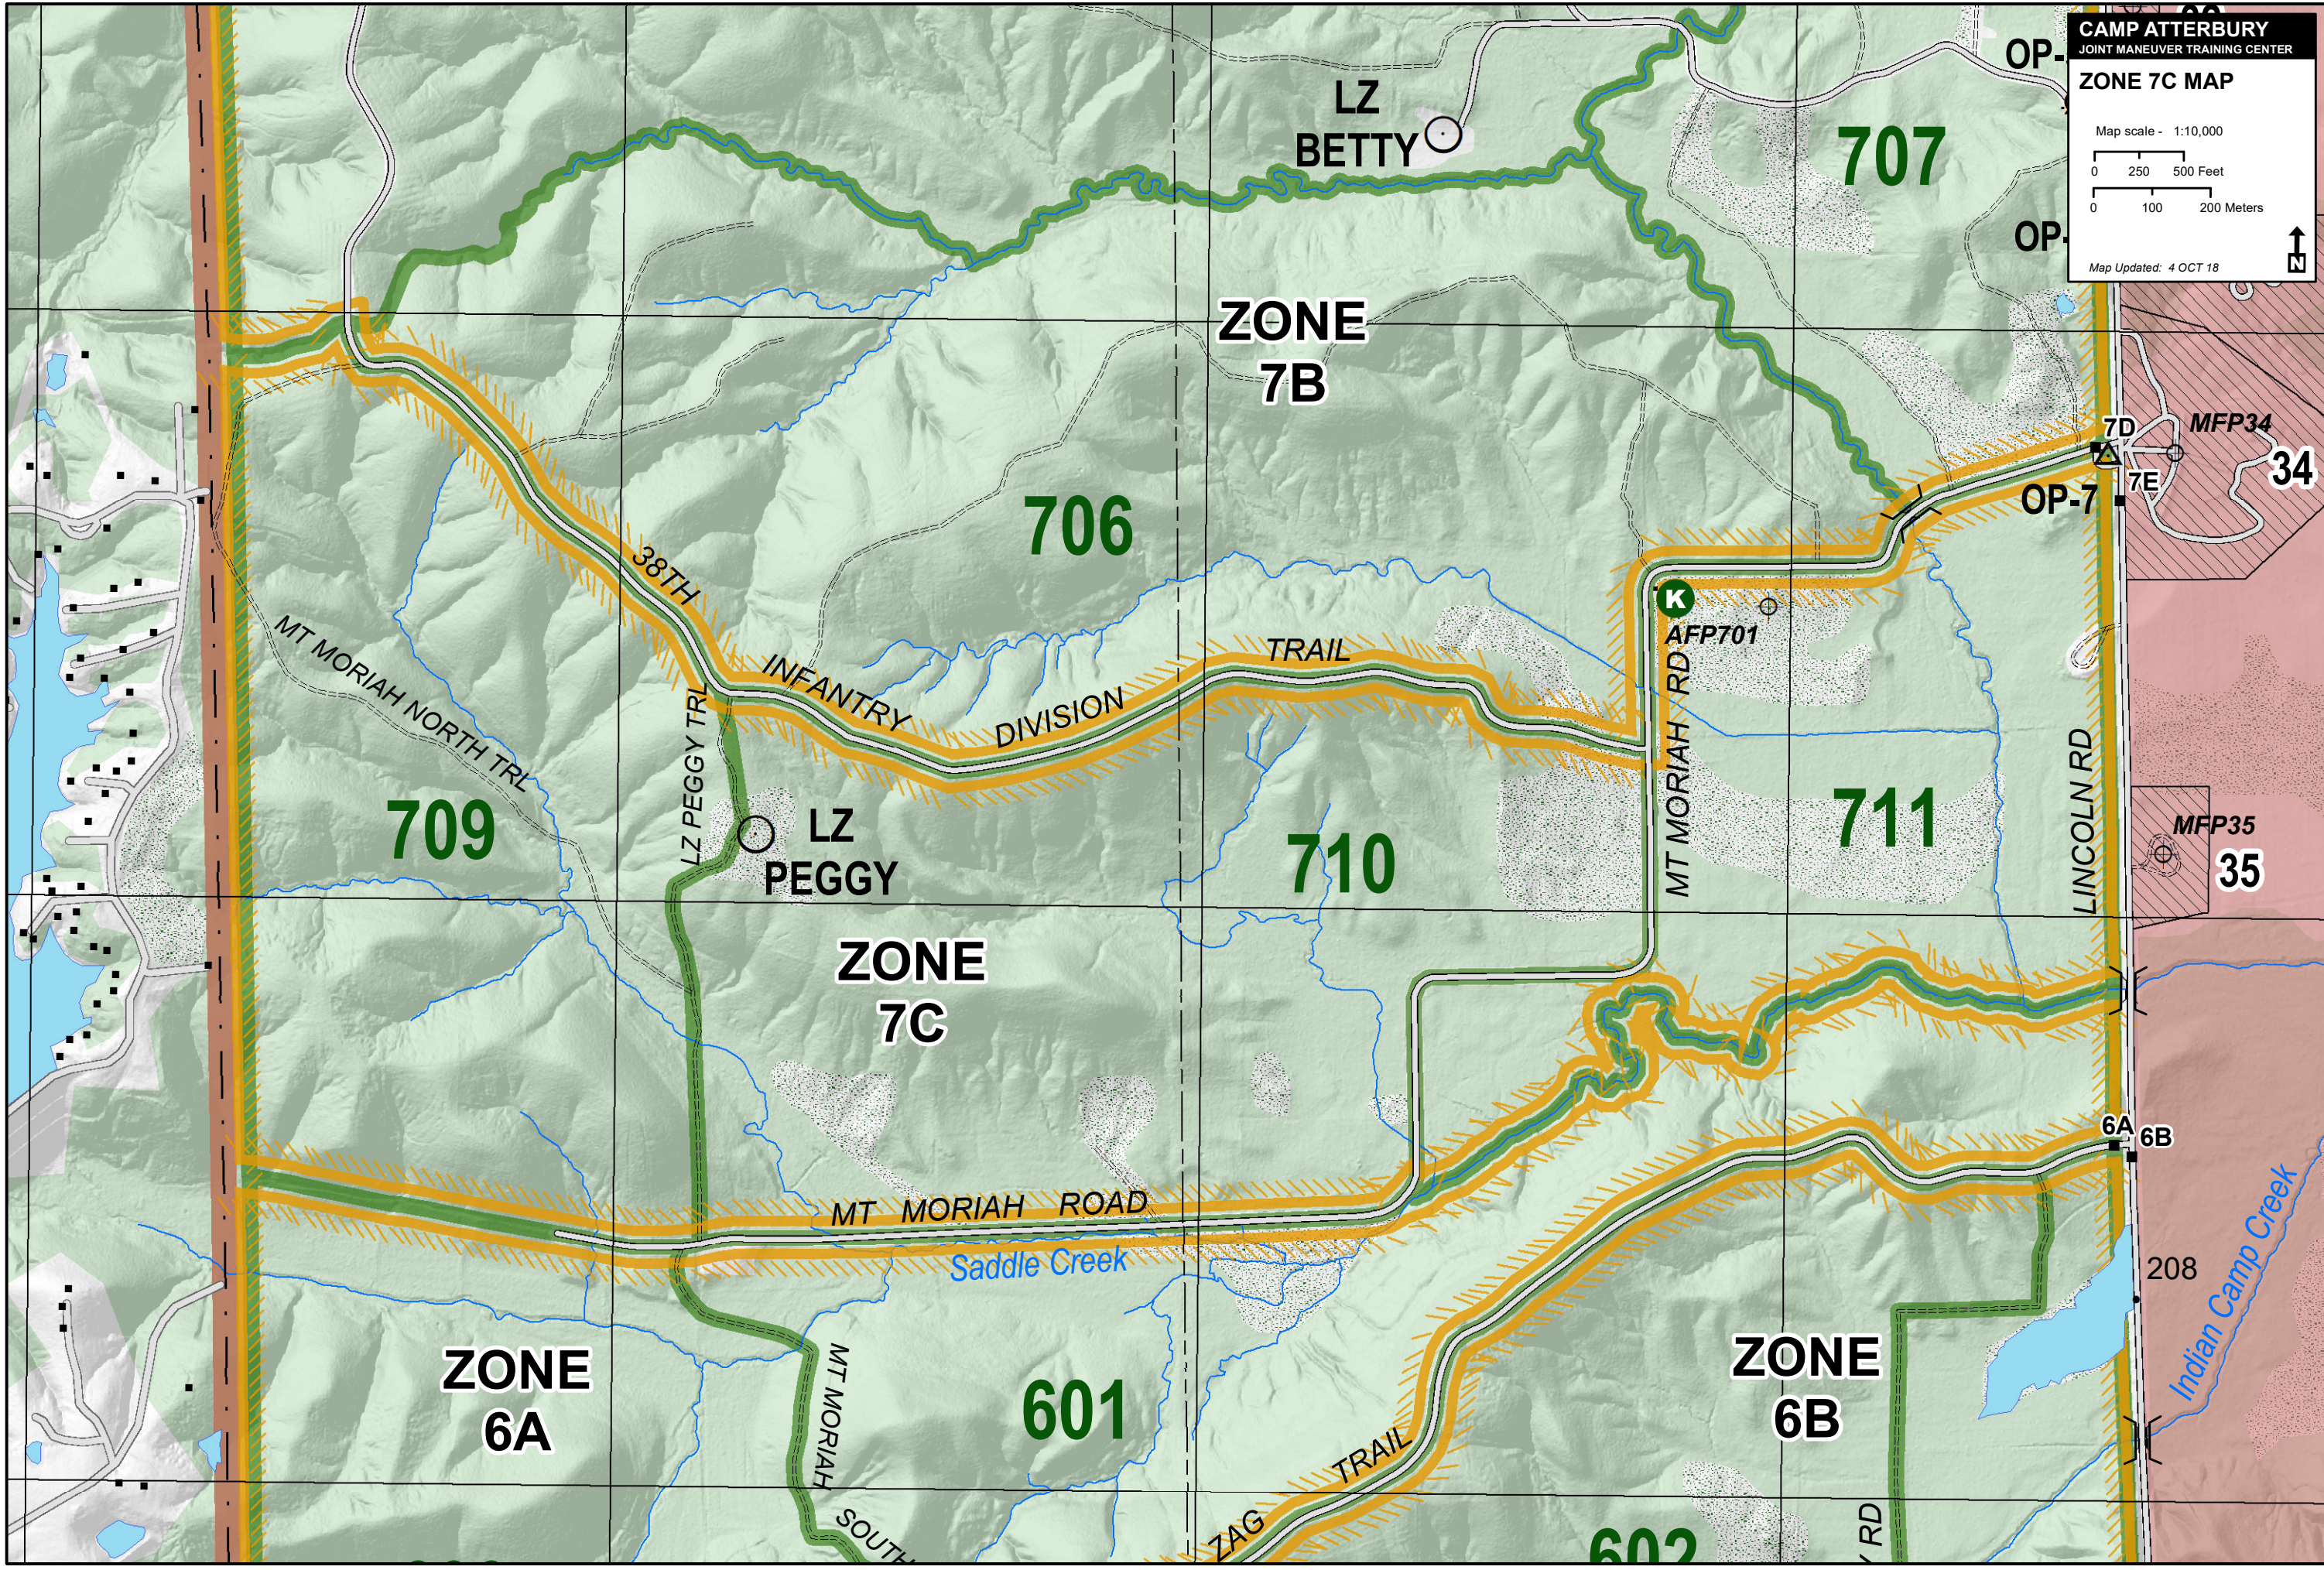

7C

**CAMP ATTERBURY**  
JOINT MANEUVER TRAINING CENTER

**ZONE 7C MAP**

Map scale - 1:10,000

0 250 500 Feet

0 100 200 Meters

Map Updated: 4 OCT 18

ZONE 7C