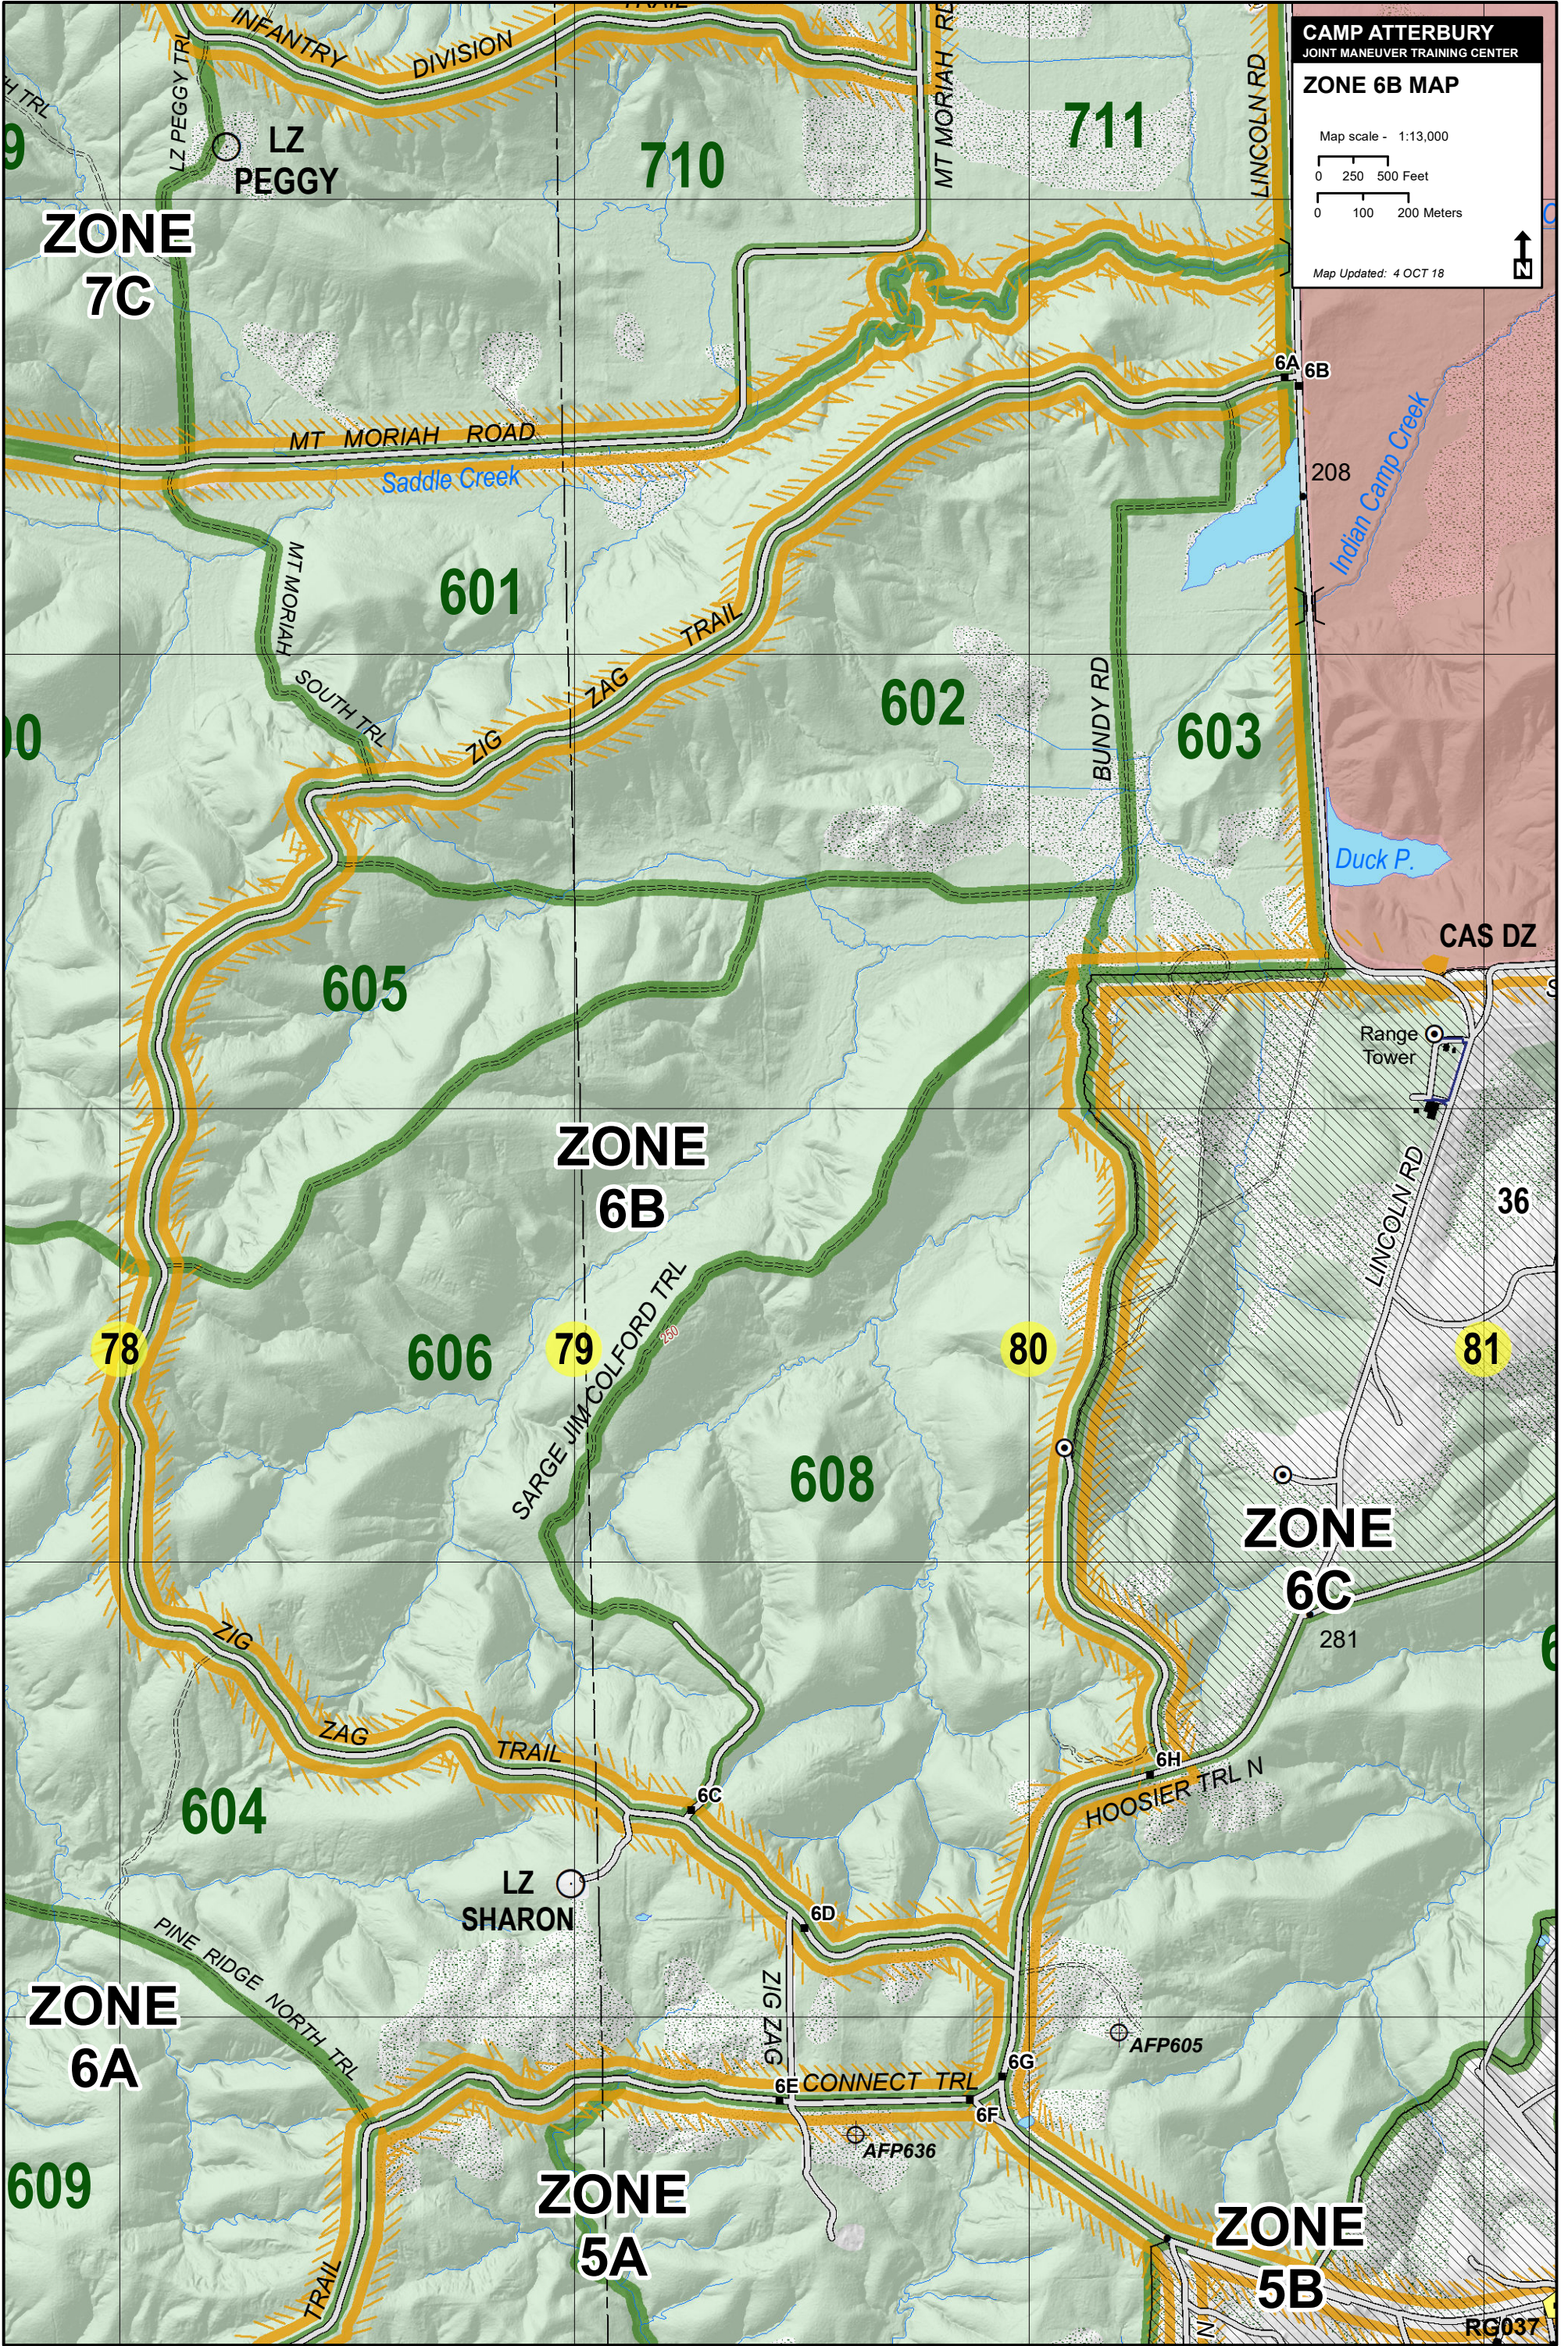

**6B**

# ZONE 6B

**CAMP ATTERBURY**  
JOINT MANEUVER TRAINING CENTER

**ZONE 6B MAP**

Map scale - 1:13,000

0 250 500 Feet

0 100 200 Meters

Map Updated: 4 OCT 18