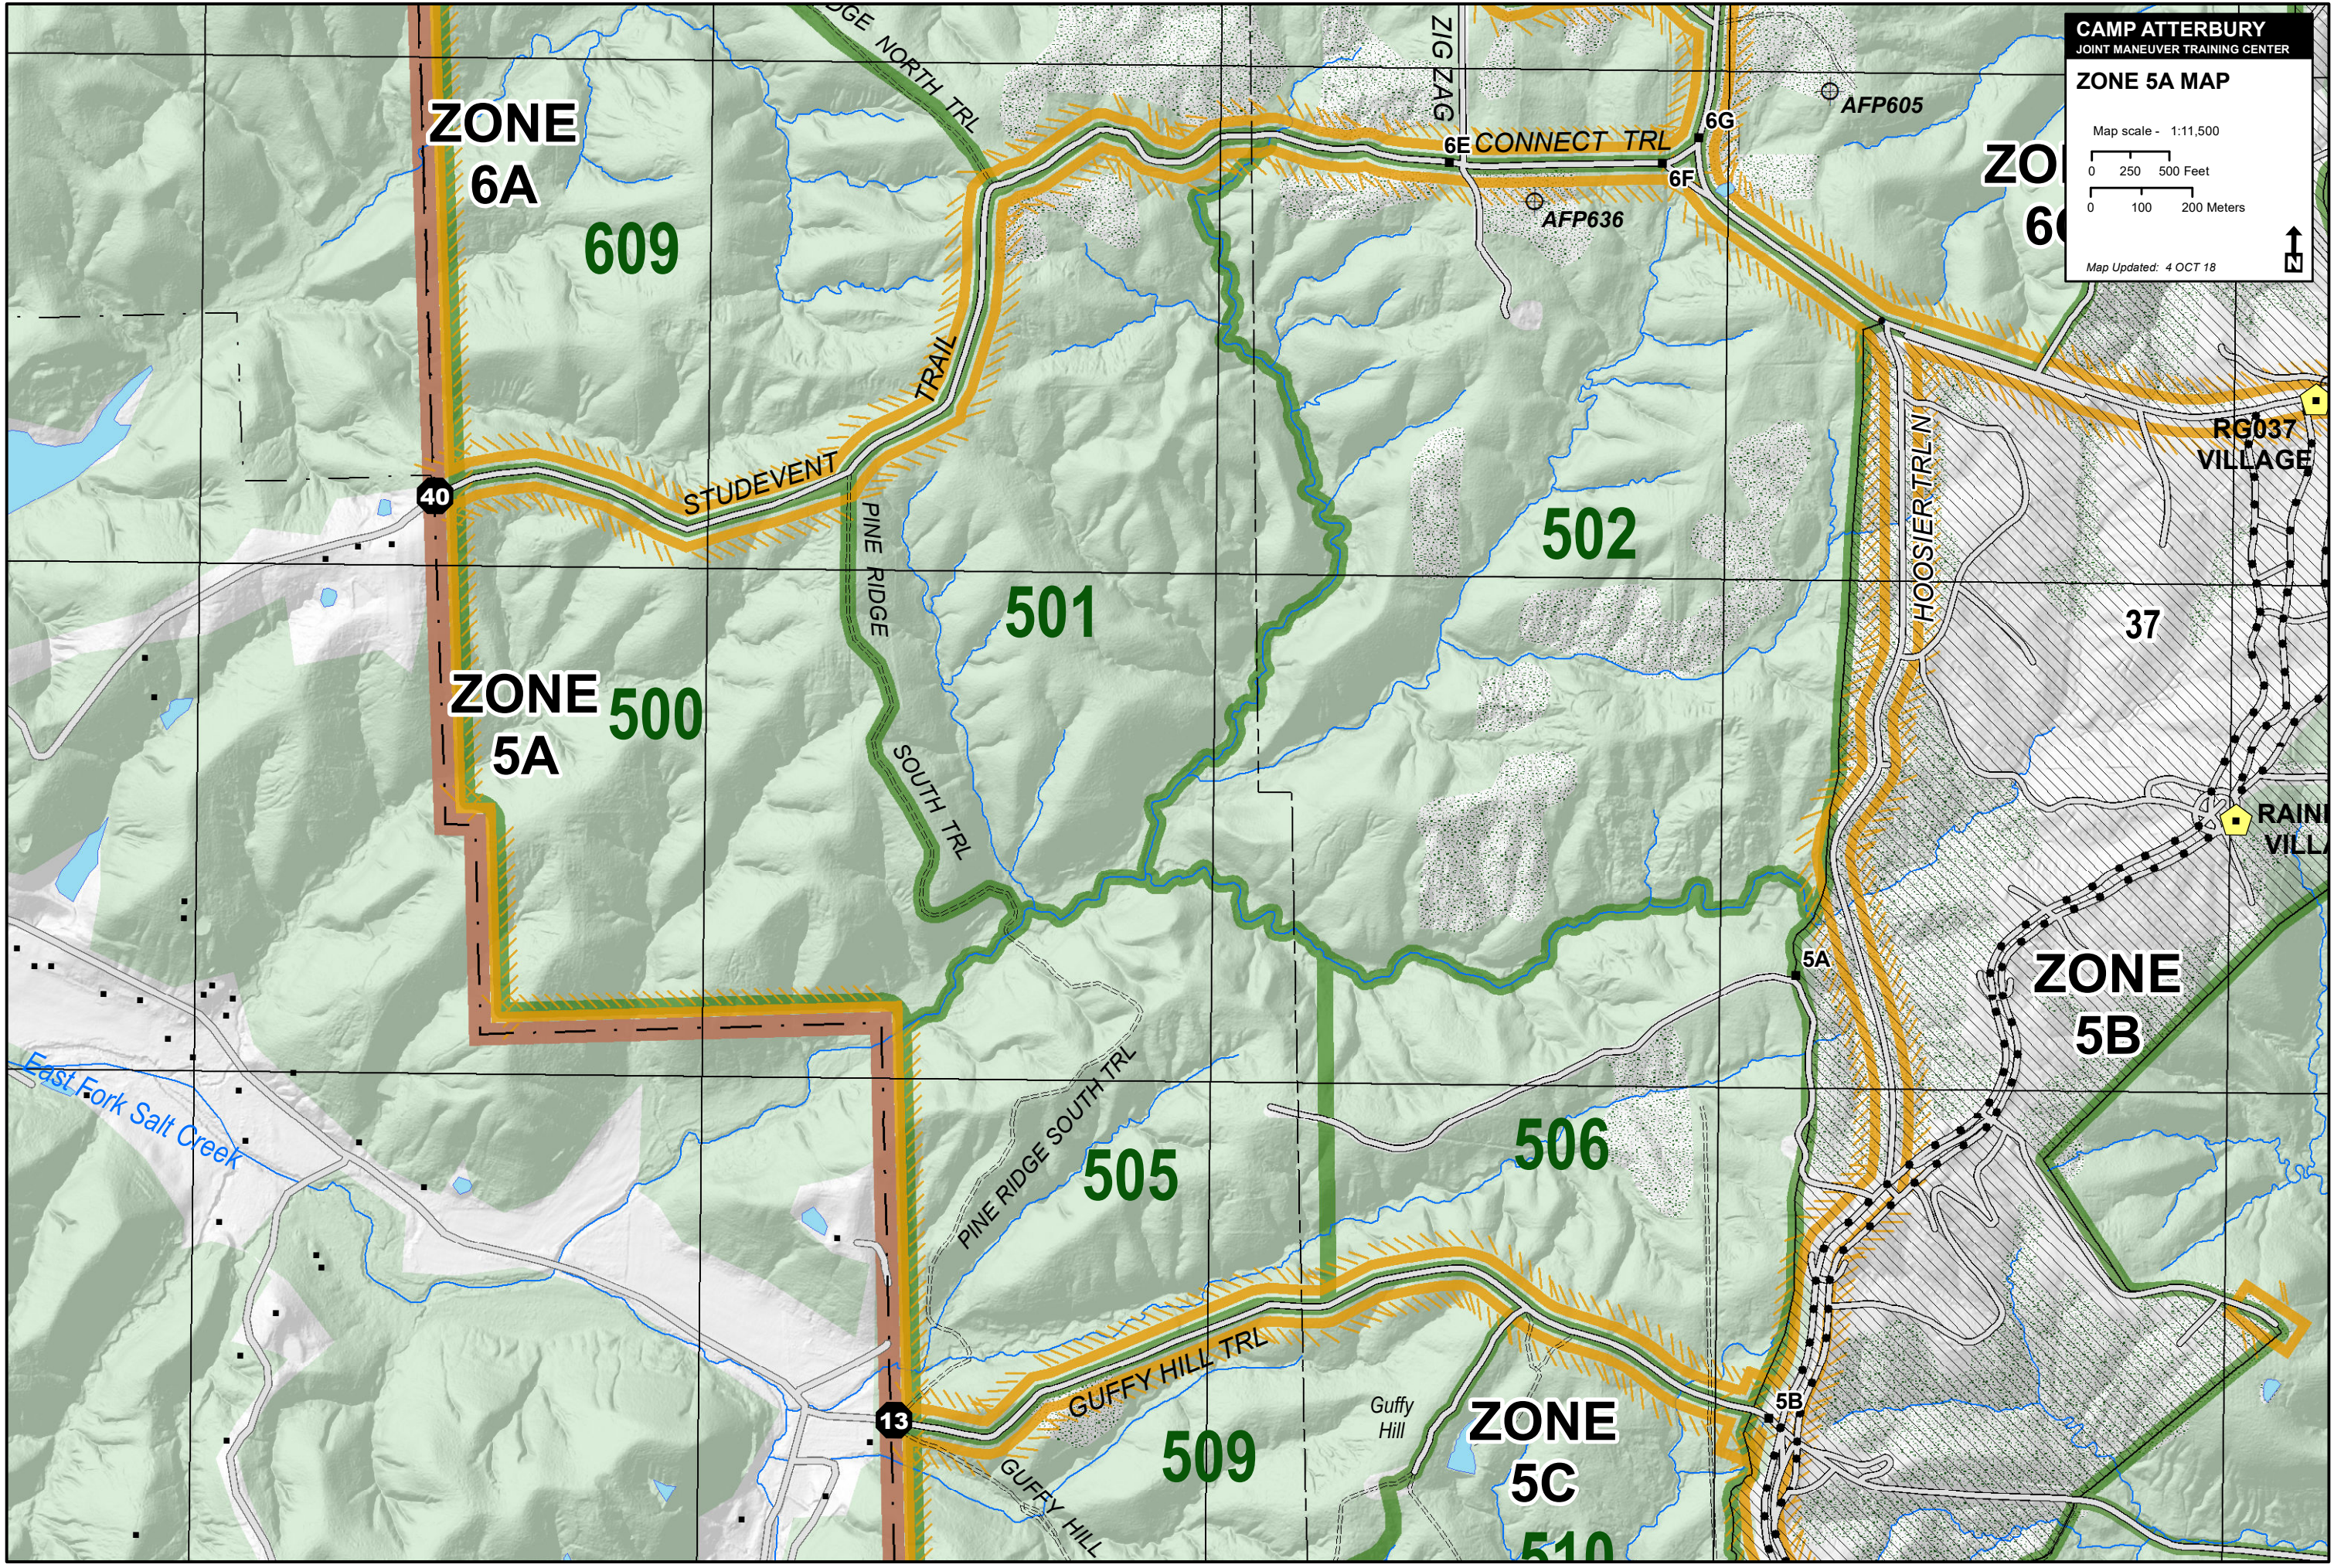

5A

CAMP ATTERBURY
JOINT MANEUVER TRAINING CENTER

ZONE 5A MAP

Map scale - 1:11,500

0 250 500 Feet
0 100 200 Meters

Map Updated: 4 OCT 18

ZONE 5A

577000m.E

78

79

80

81

43,45,000m.N

47

46

46