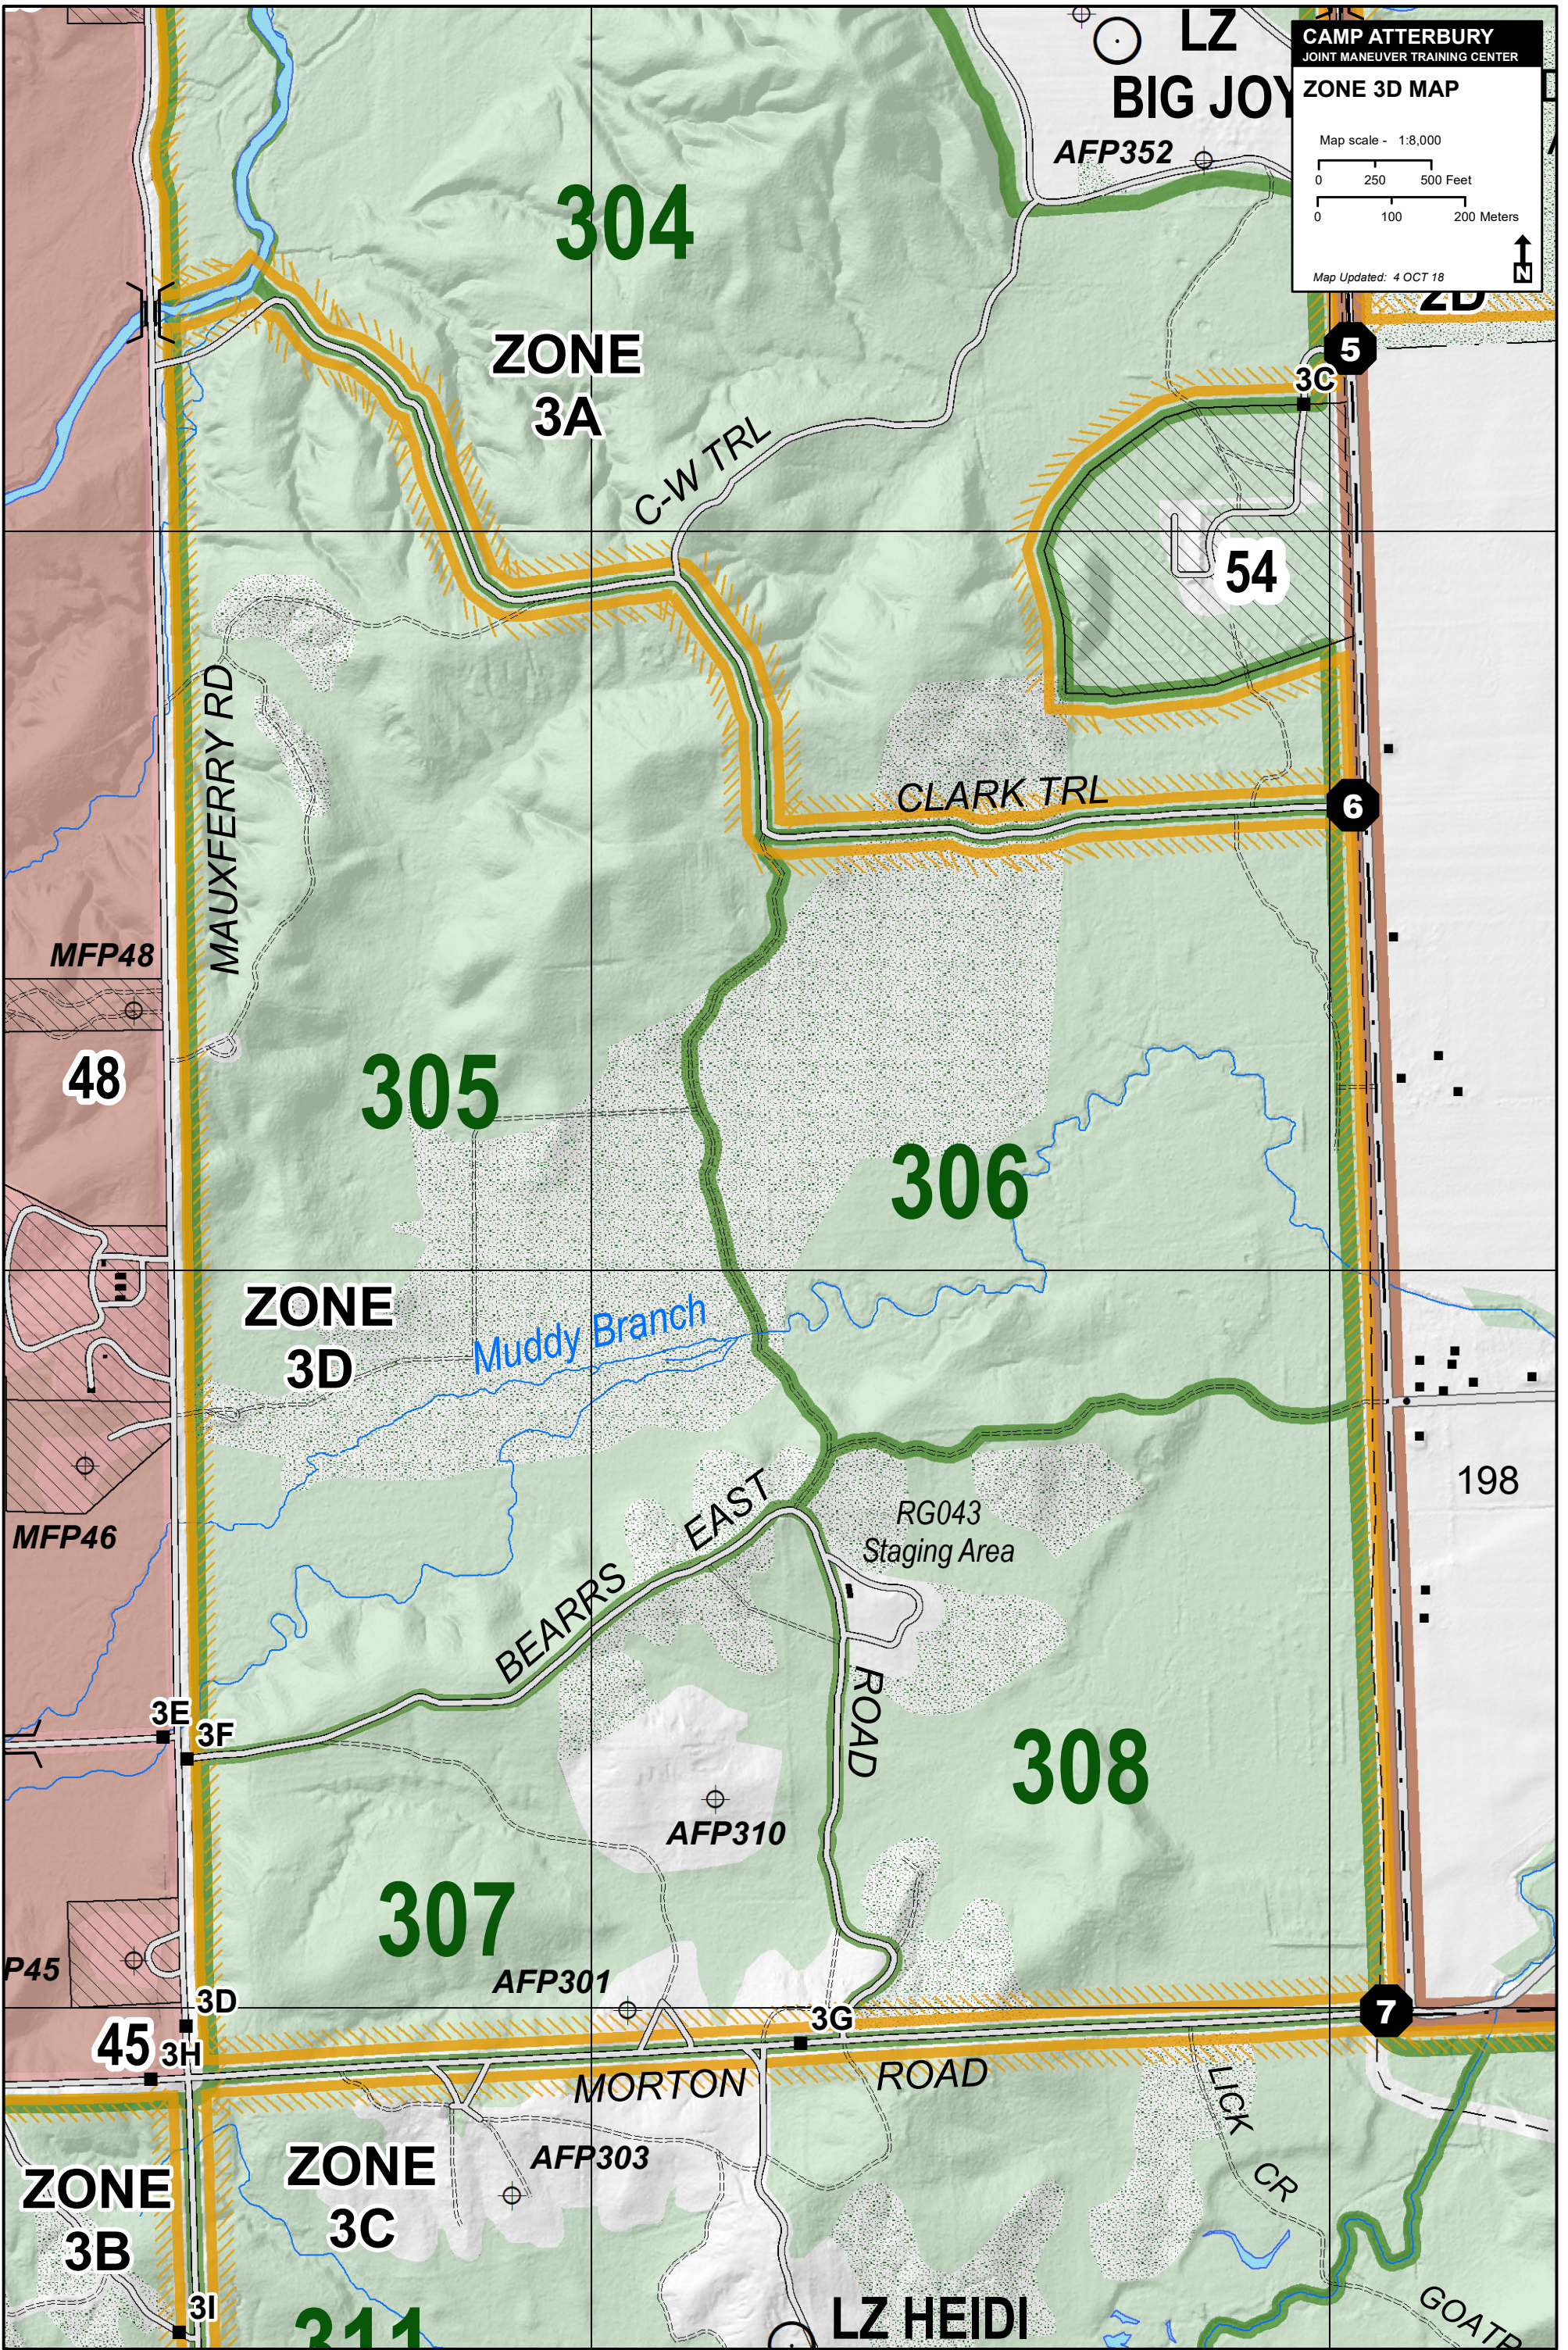

86

87

CAMP ATTERBURY
JOINT MANEUVER TRAINING CENTER

ZONE 3D MAP

Map scale - 1:8,000

0 250 500 Feet

0 100 200 Meters

Map Updated: 4 OCT 18

586000m.E

87