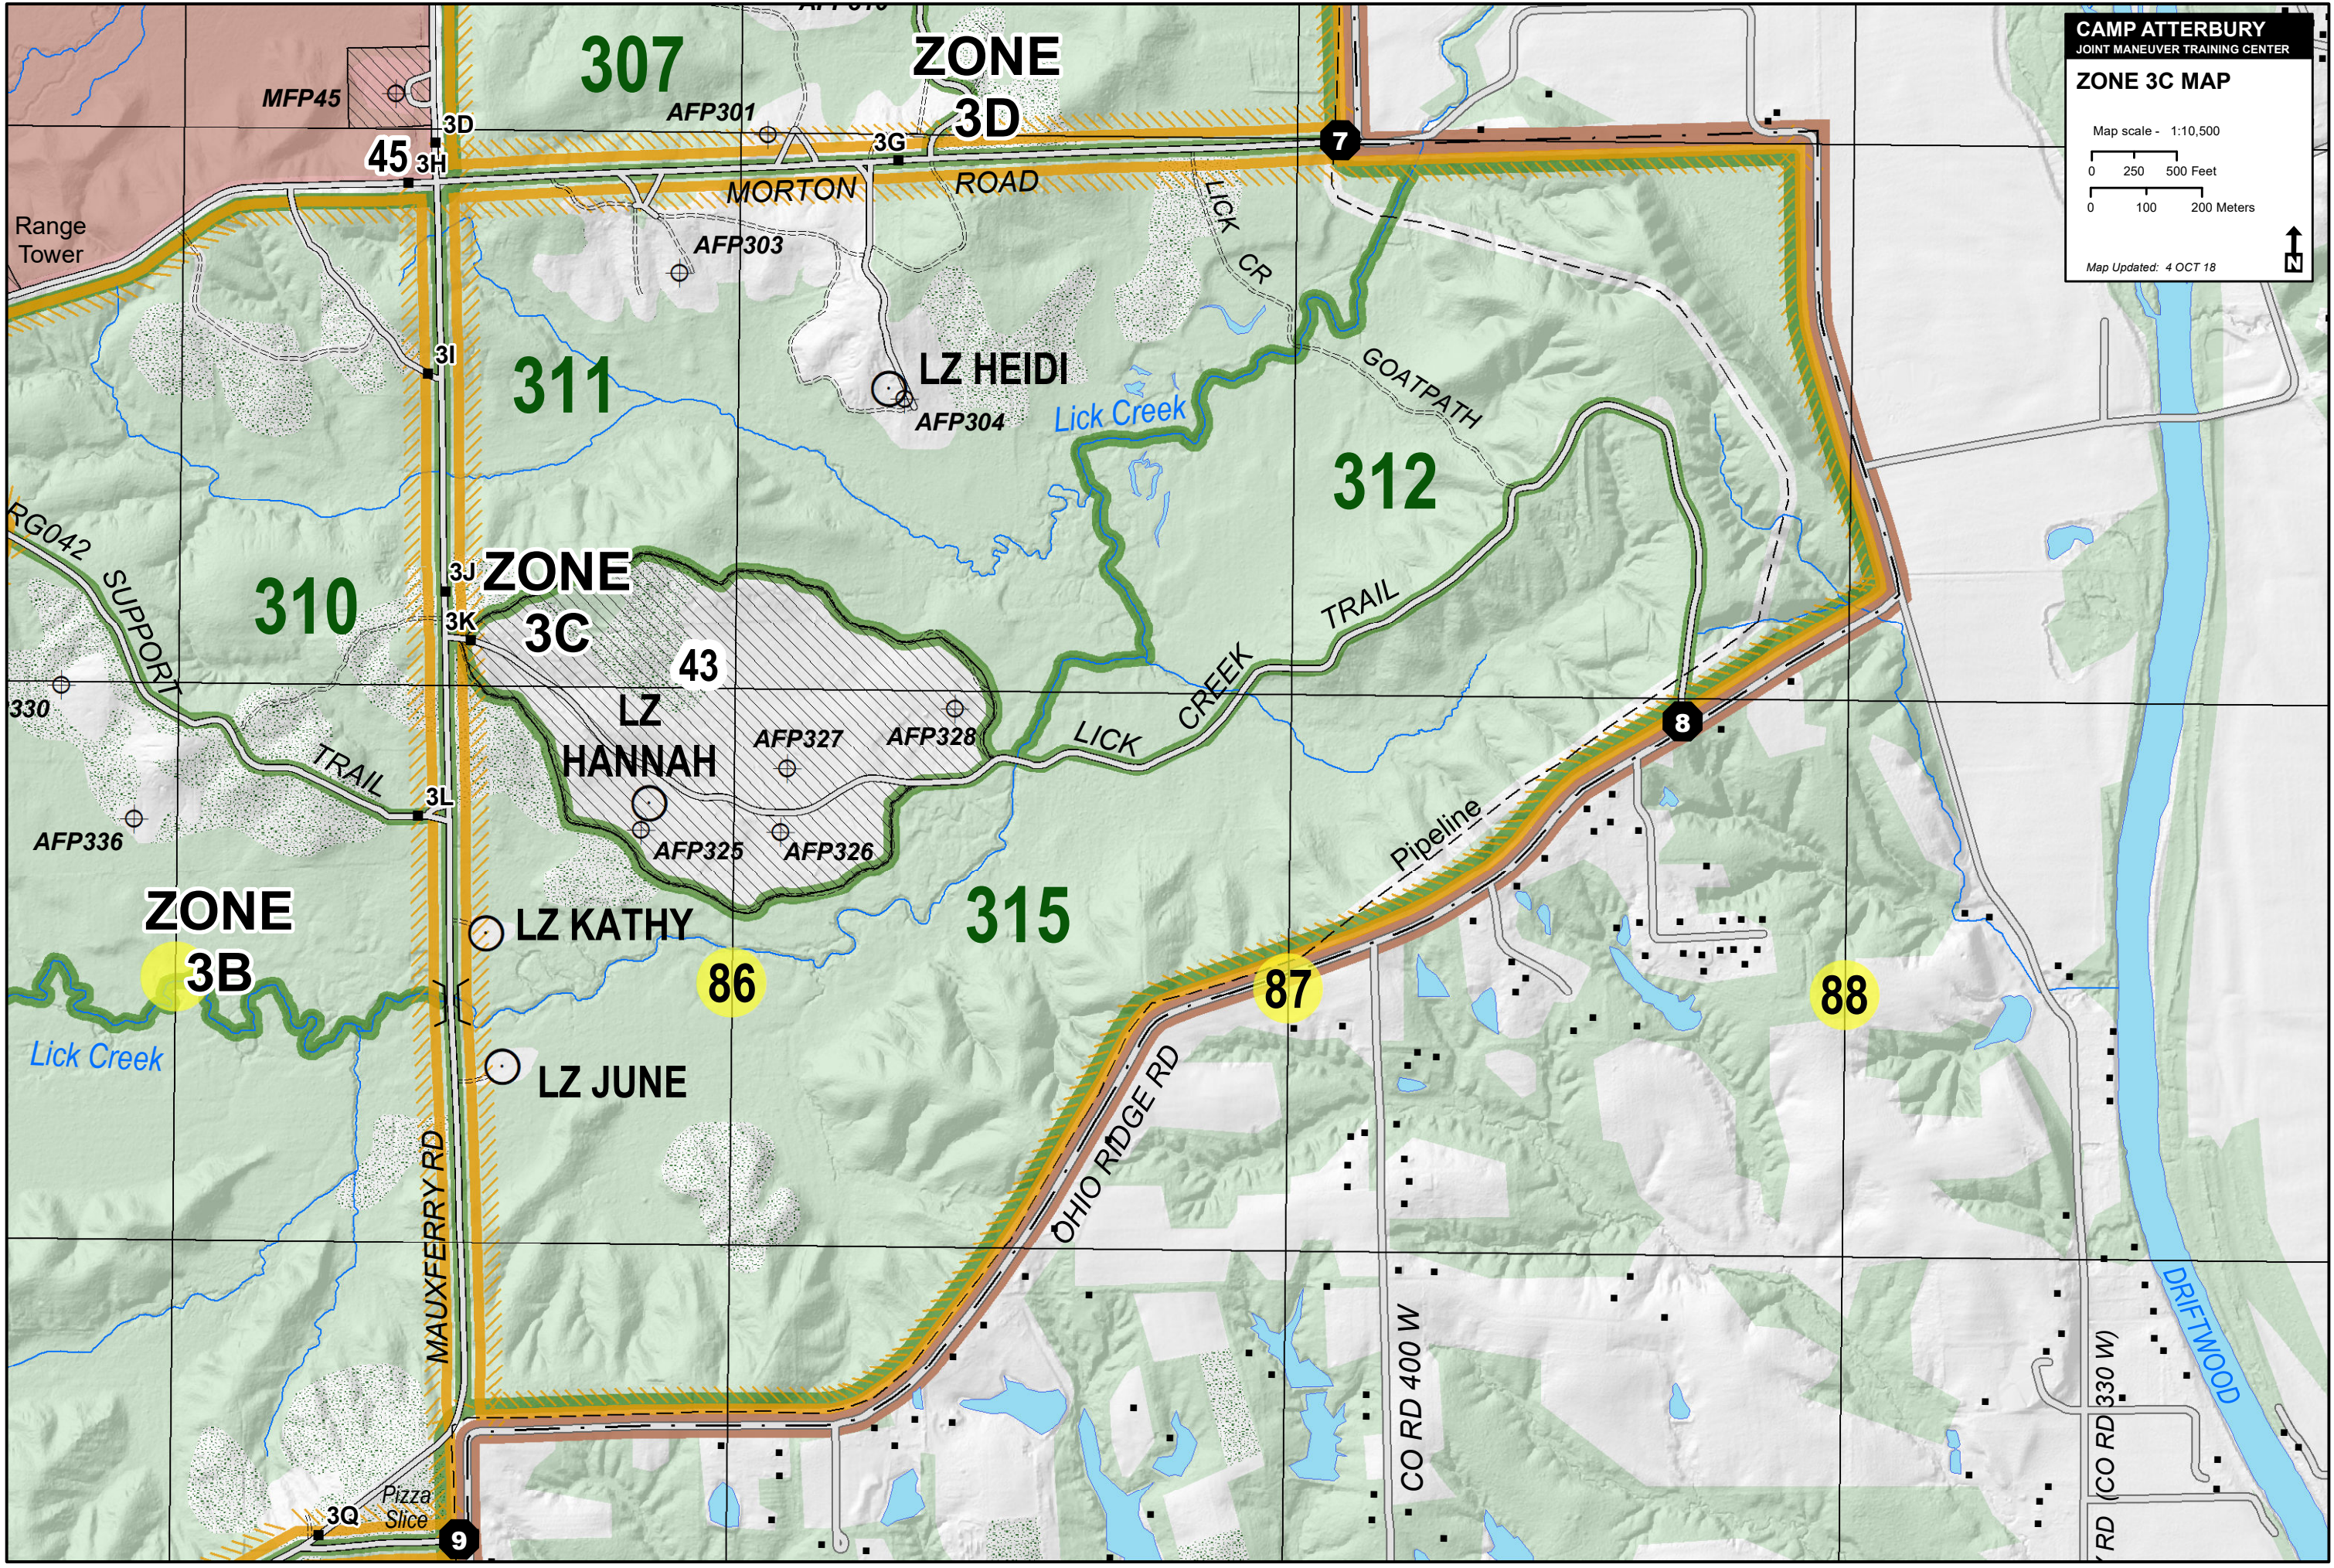

CAMP ATTERBURY
JOINT MANEUVER TRAINING CENTER

ZONE 3C MAP

Map scale - 1:10,500

0 250 500 Feet
0 100 200 Meters

Map Updated: 4 OCT 18

3C

ZONE 3C

585000m.E

86

87

88

4348000m.N

48

49

49

4350