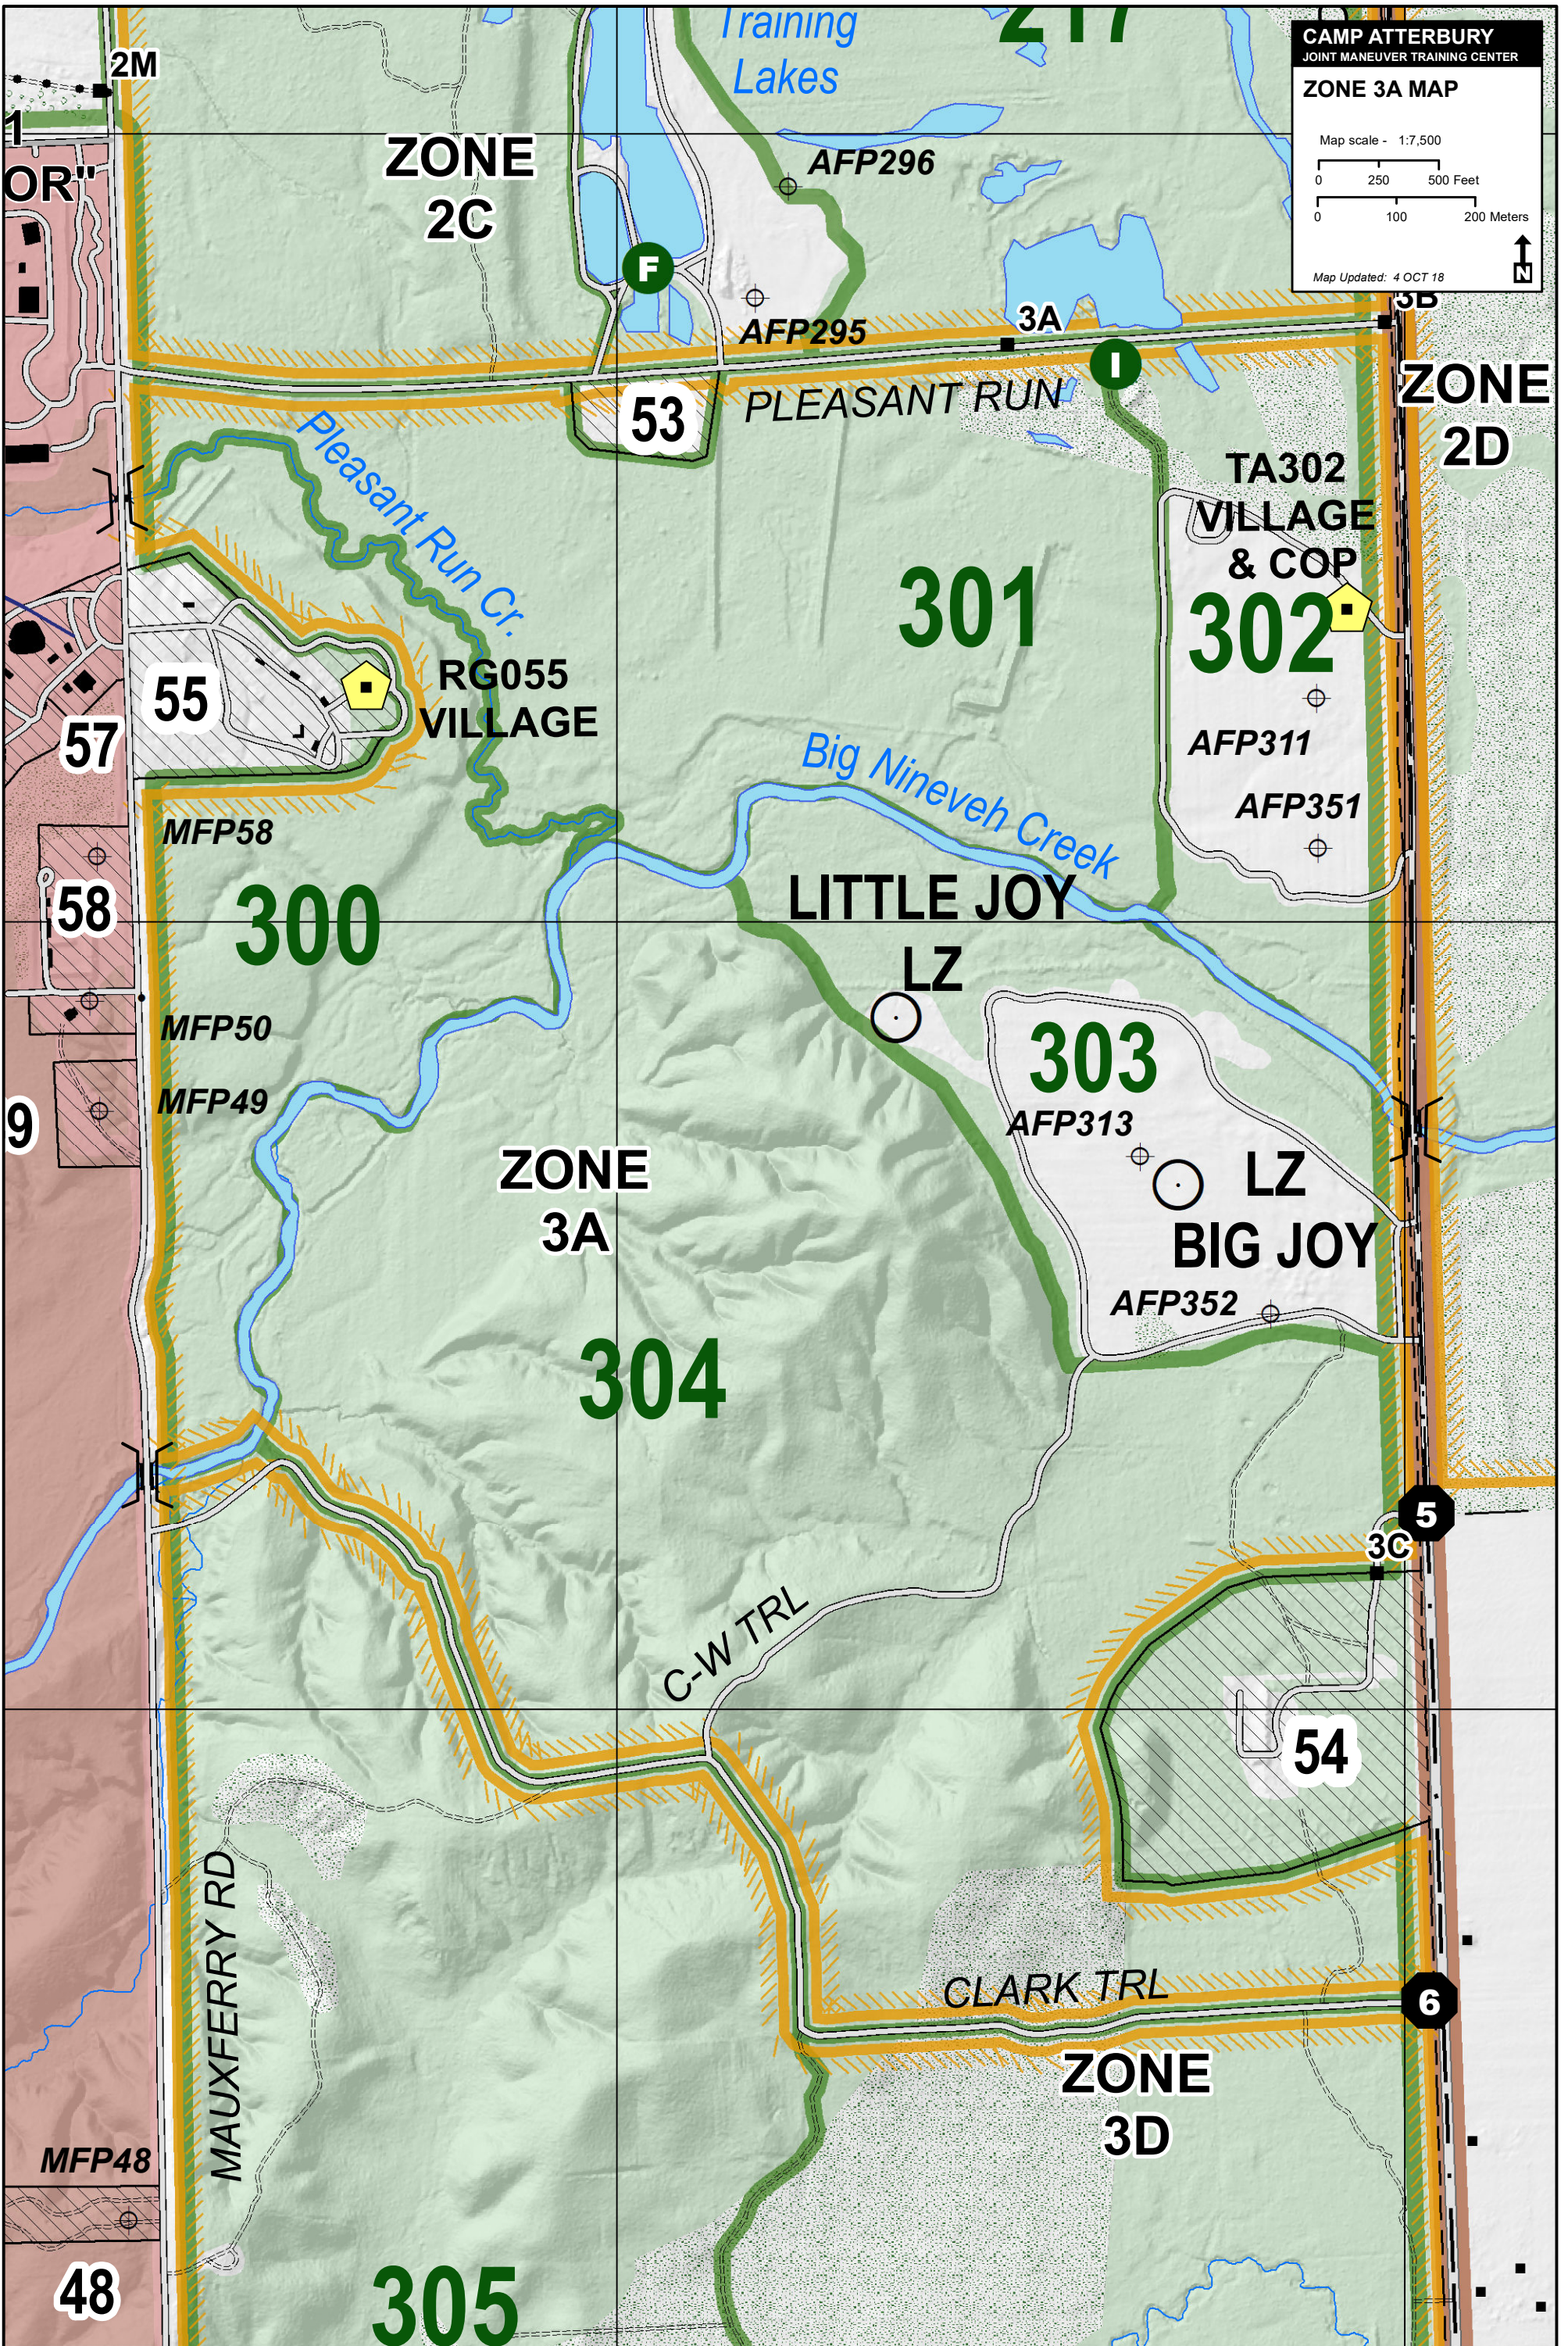

CAMP ATTERBURY
JOINT MANEUVER TRAINING CENTER

ZONE 3A MAP

Map scale - 1:7,500

0 250 500 Feet

0 100 200 Meters

Map Updated: 4 OCT 18

4352000m N