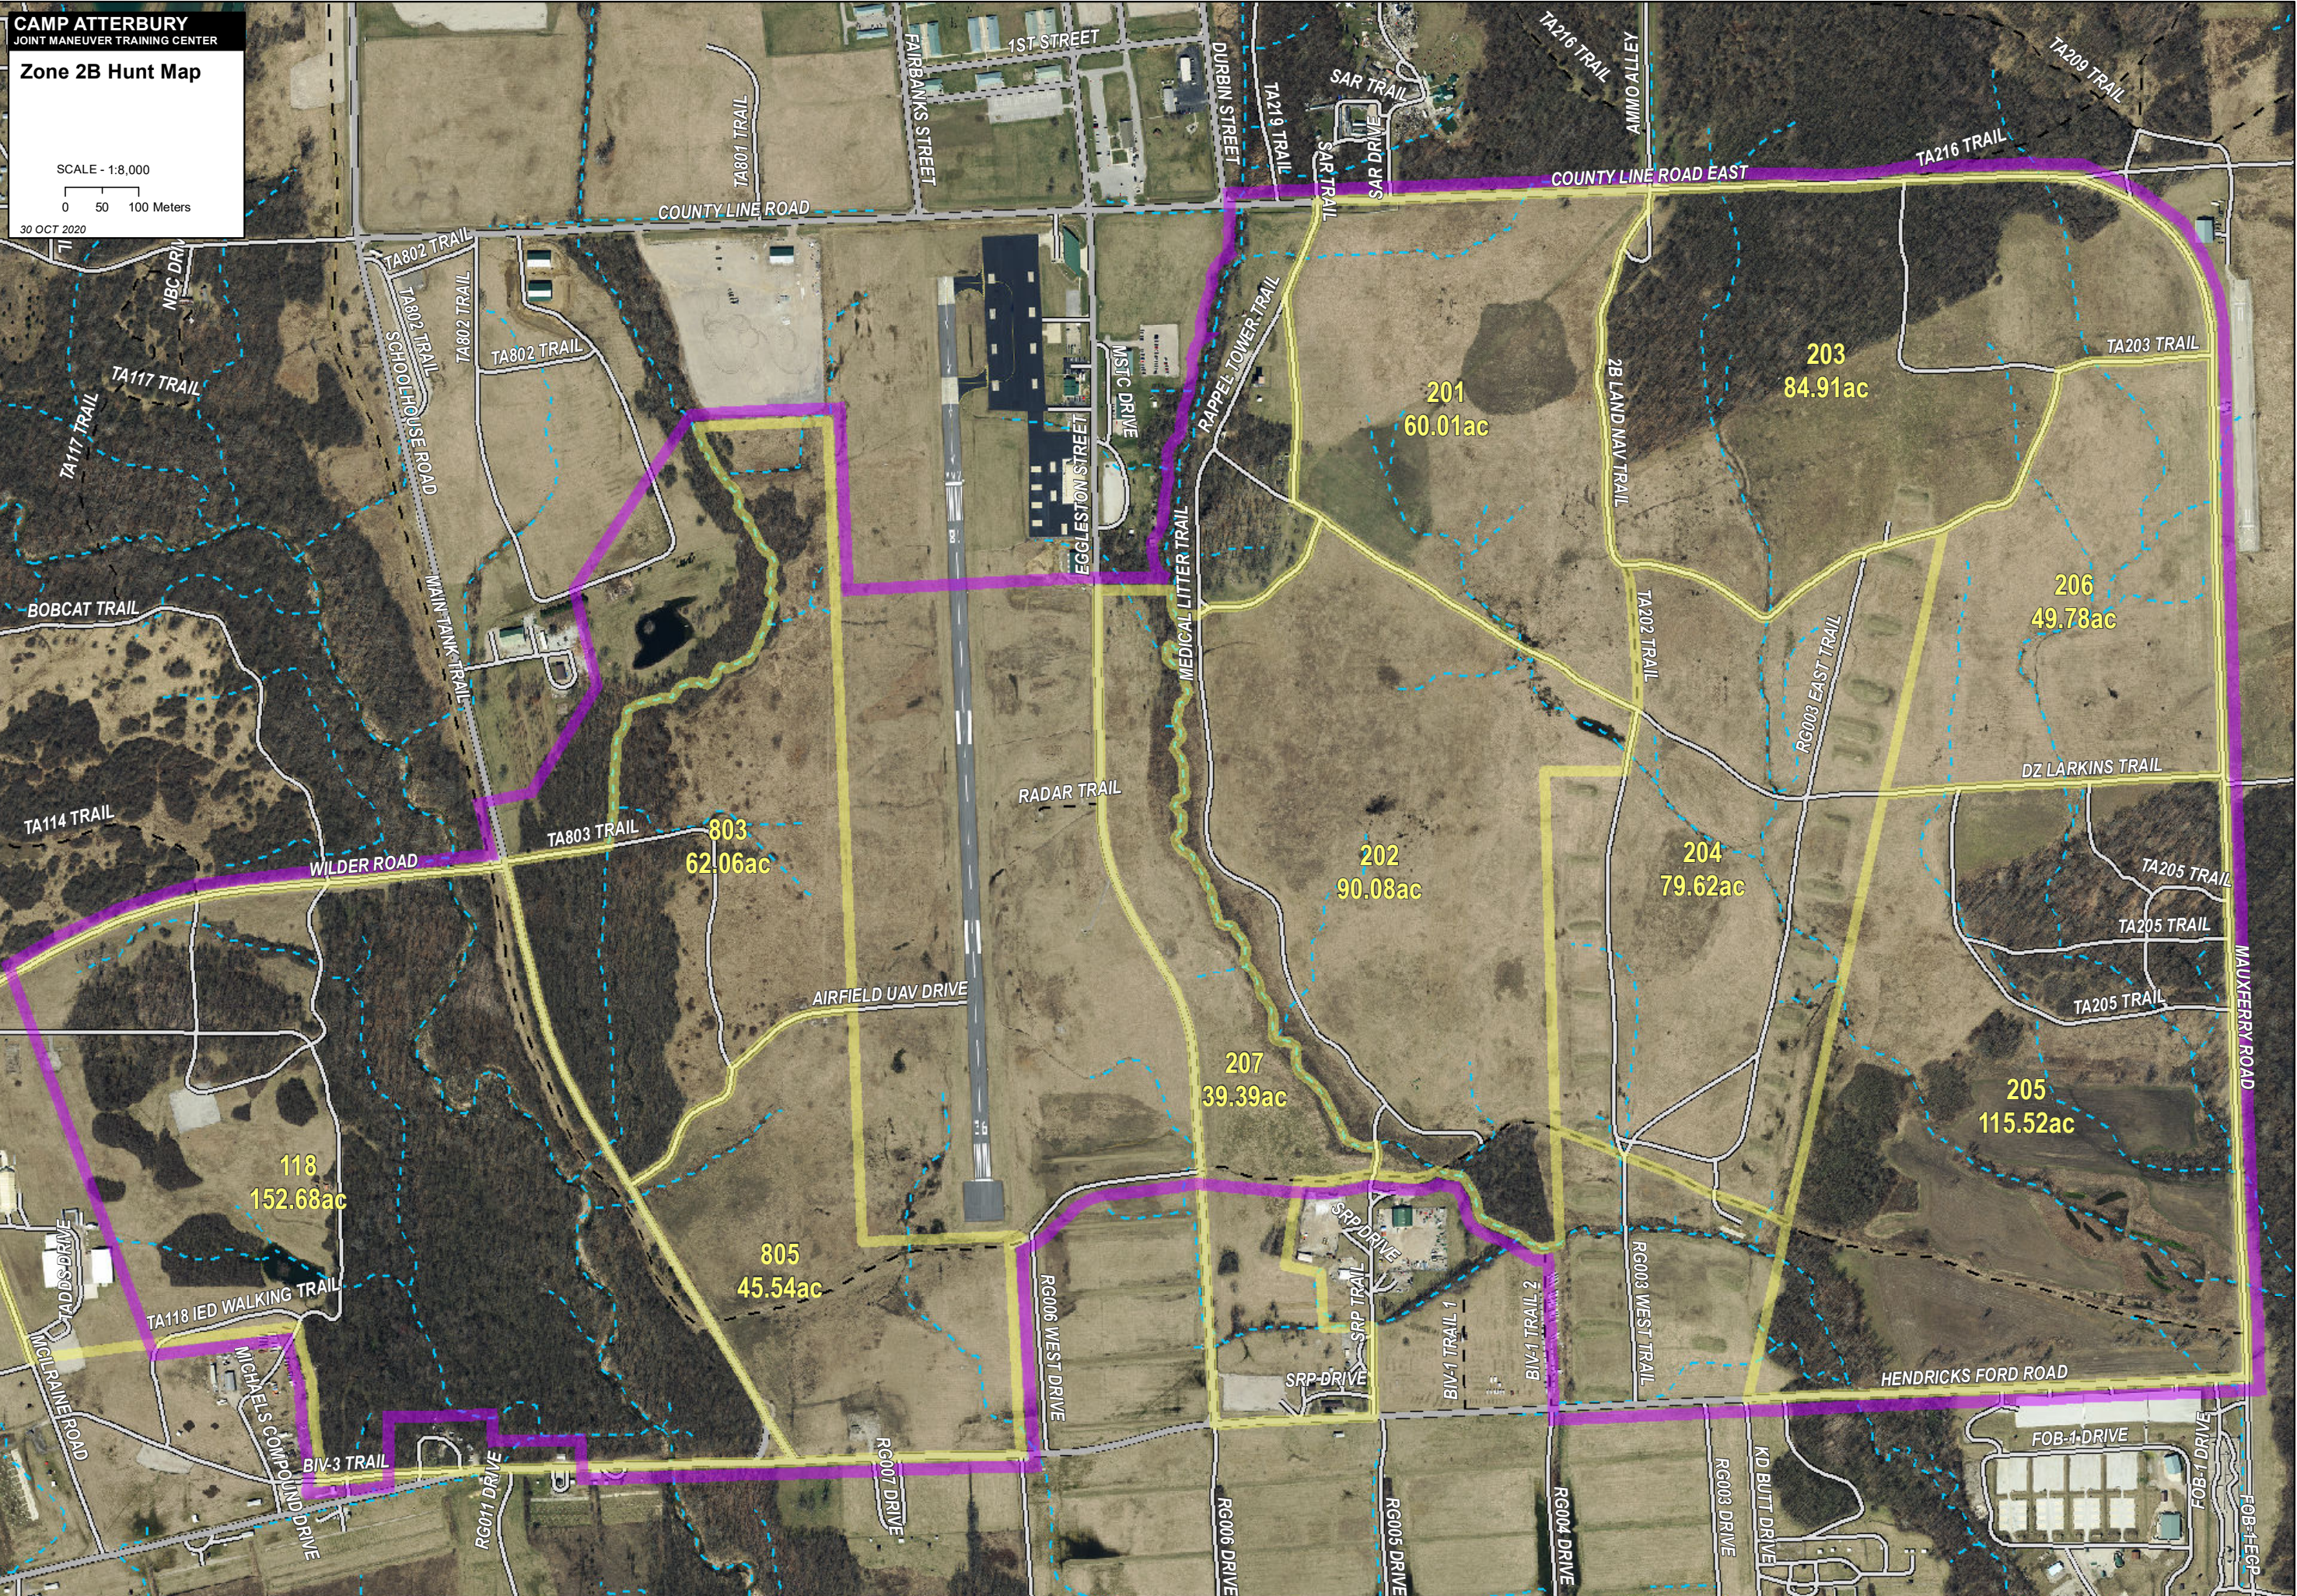

CAMP ATTERBURY
JOINT MANEUVER TRAINING CENTER

Zone 2B Hunt Map

SCALE - 1:8,000

0 50 100 Meters

30 OCT 2020

2B

ZONE 2B